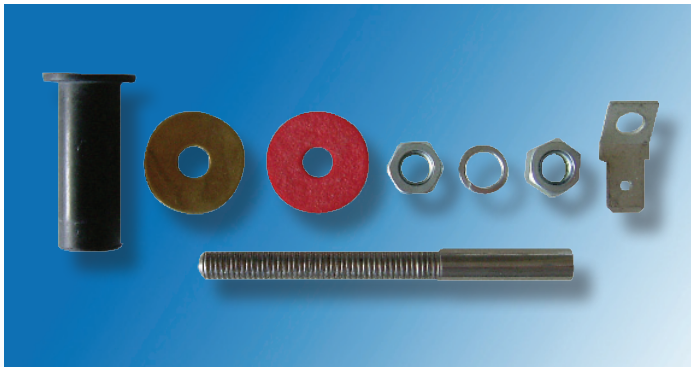

# Water Level Indicator INSTALLATION KITS

**Model: 230058**  
**Probe Kit**  
**Suits Plastic Tanks**

**Model: 230059**  
**121 mm Probe Kit**  
**Suits Plastic Header Tanks**

**Model: 230061**  
**Probe Kit**  
**Suits Metal Tanks**

Other Products	
Part No.	Includes
WLI 12V/M	Buzzer Kit And Metal Probe
WLI 12V/P	Buzzer Kit And Plastic Probe
WLI 12V/LP	Buzzer Kit And Long Plastic Probe
WLI 24V/M	Buzzer Kit And Metal Probe
WLI 24V/P	Buzzer Kit And Plastic Probe
WLI 24V/LP	Buzzer Kit And Long Plastic Probe
AB3452	Buzzer Only