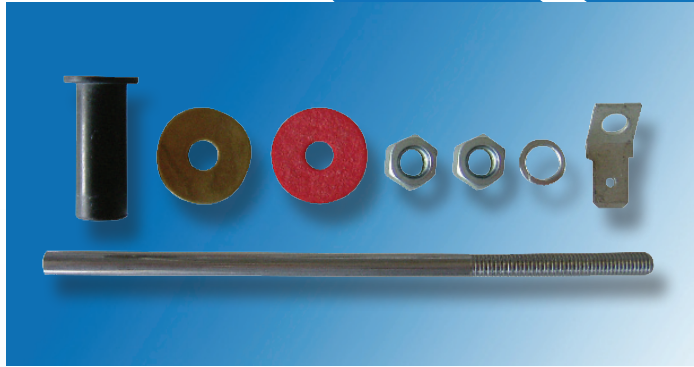

# Water Level Indicator INSTALLATION KITS

**Model: 230058**  
**Probe Kit**  
**Suits Plastic Tanks**

**Model: 230059**  
**121 mm Probe Kit**  
**Suits Plastic Header Tanks**

**Model: 230061**  
**Probe Kit**  
**Suits Metal Tanks**